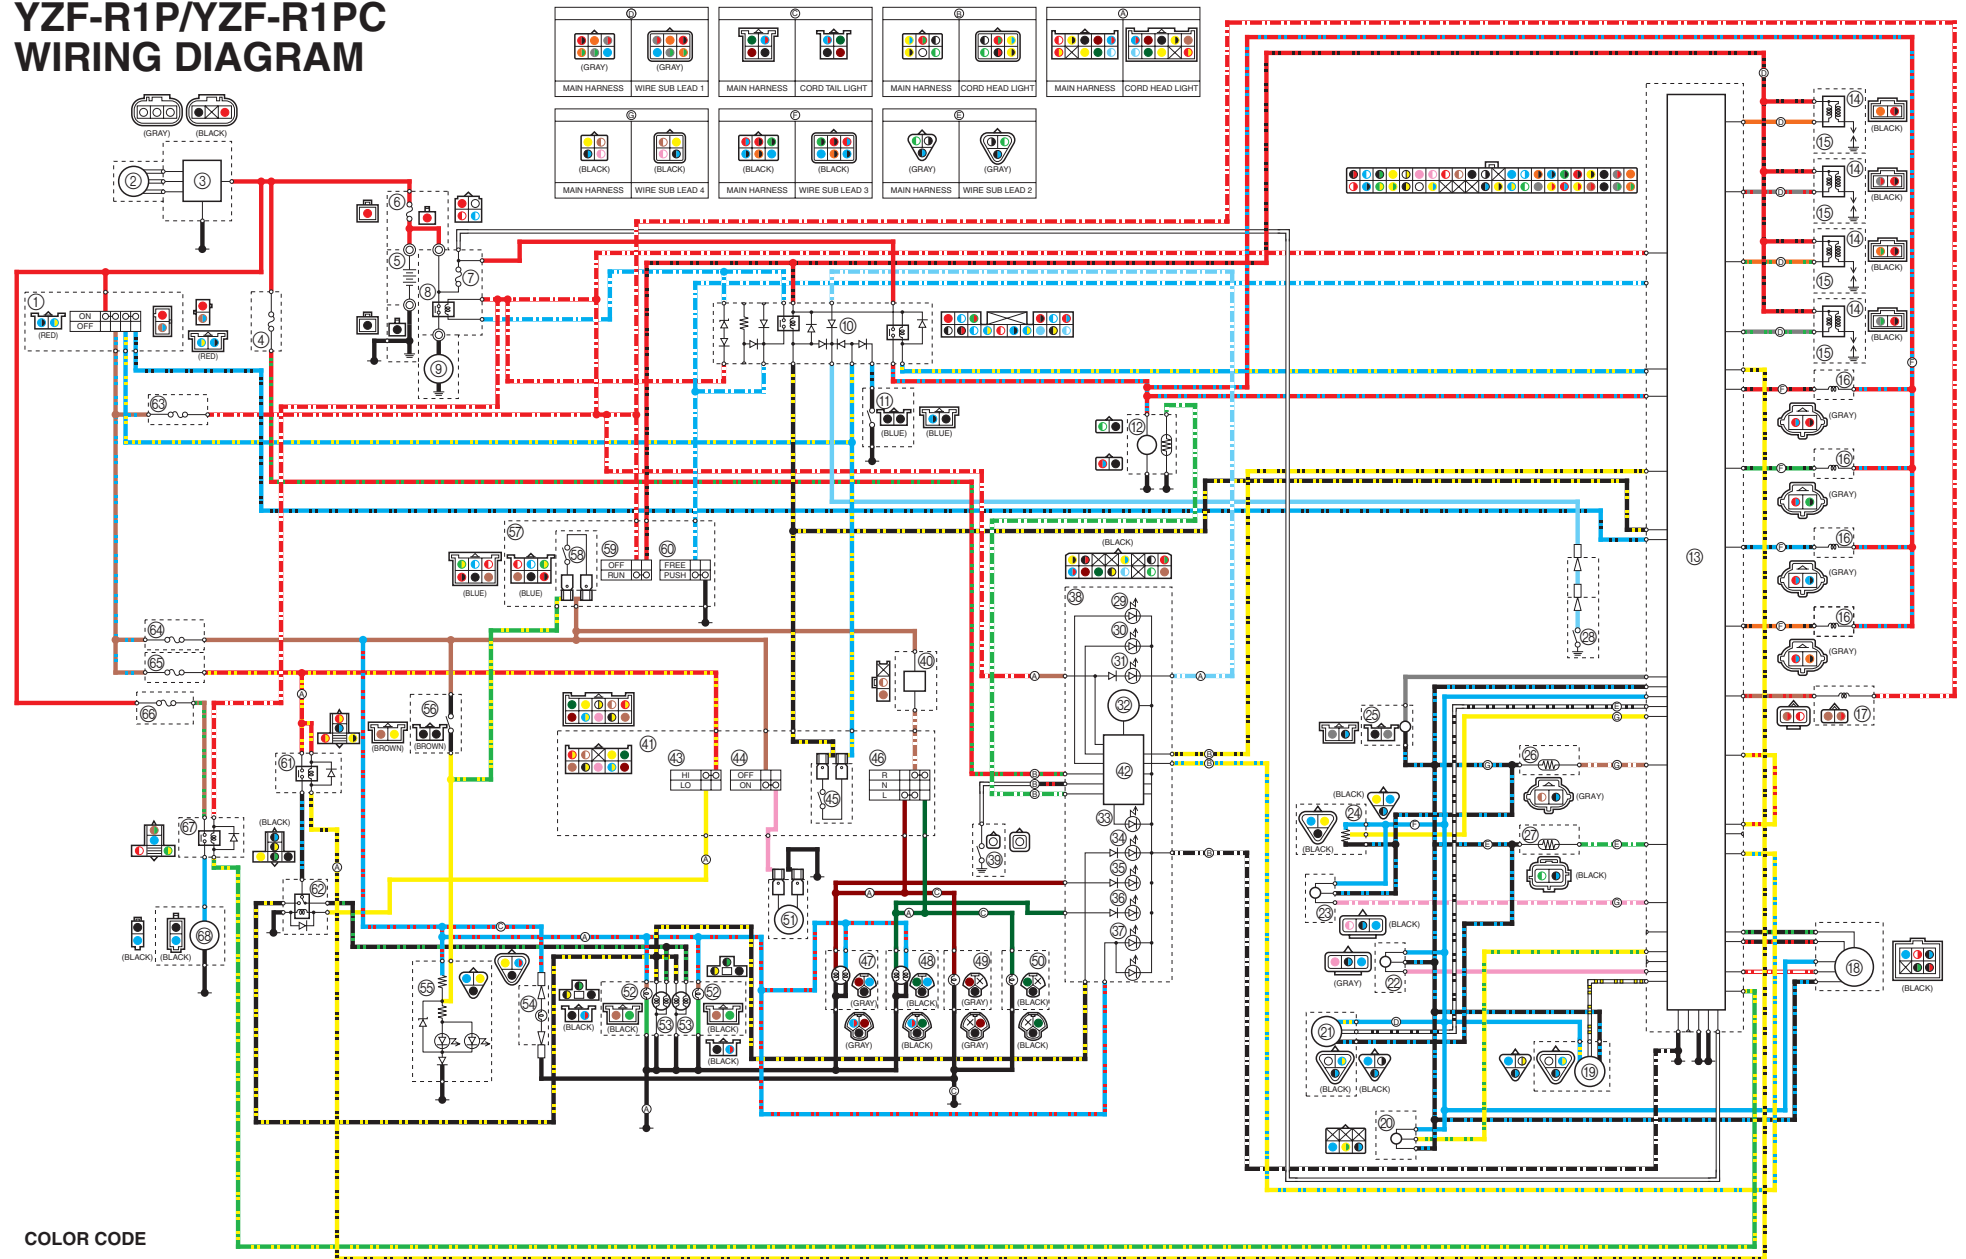

# YZF-R1P/YZF-R1PC WIRING DIAGRAM

## COLOR CODE

● Black	● Dark green	● Pink	● Yellow	● Black/White	● Blue/White	● Brown/White	● Green/White	● Orange/Black	● Red/Green	● Sky blue/White	● Yellow/Black
● Blue	● Green	● Red	● Black/Green	● Black/Yellow	● Blue/Yellow	● Brown/Green	● Green/Yellow	● Orange/Green	● Red/Blue	● White/Black	● Yellow/Green
● Brown	● Gray	● Sky blue	● Black/Blue	● Blue/Black	● Brown/Blue	● Green/Black	● Gray/Green	● Pink/White	● Red/White	● White/Red	● Yellow/Blue
● Chocolate	● Orange	● White	● Black/Red	● Blue/Red	● Brown/Red	● Green/Red	● Gray/Red	● Red/Black	● Red/Yellow	● White/Yellow	● Yellow/Red